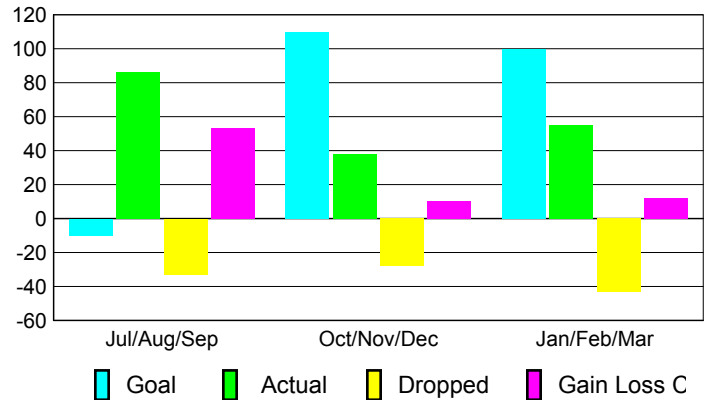

Membership Results 2008-2009

Goal, New, Dropped, Gain/Loss