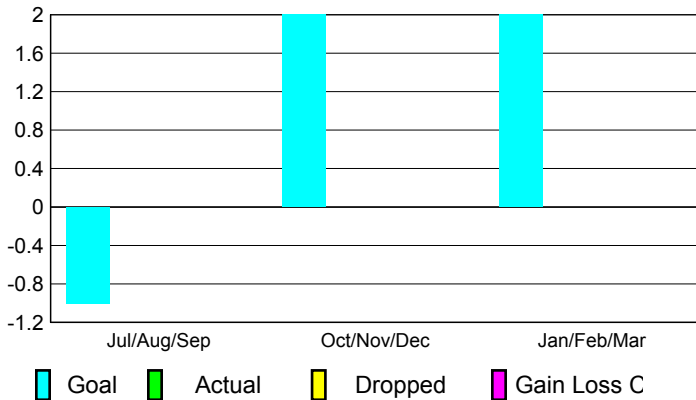

2008-2009 GMT Quarterly Report for District (or Undistricted) **District 308 A2**

GMT: **Doctor DATUK K NAGARATNA**

Location: **MALAYSIA**

GMT CA: **5**

CLUBS

Club Results 2008-2009

Clubs 2007-2008

Month	New Club	Actual New	Actual Dropped	Gain/Loss of	Gain/Loss of
	Goal	Clubs	Clubs	Clubs	Clubs
Jul/Aug/Sep	-1	0	0	0	0
Oct/Nov/Dec	2	0	0	0	-2
Jan/Feb/Mar	2	0	0	0	0
Totals	3	0	0	0	-2

Club Results 2008-2009

Goal, New, Dropped, Gain/Loss

Comparison of Club Gain/Loss

Current Year Compared to the Previous Year

YTD Status Quo Clubs 2008-2009

Status Quo Clubs Compared to Status Quo Members

MEMBERSHIP