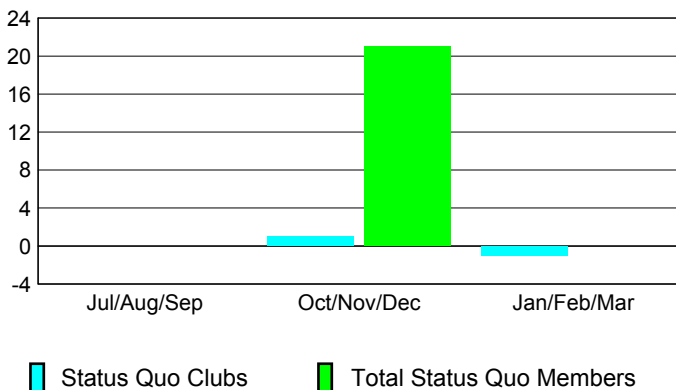

Club Results 2008-2009

Goal, New, Dropped, Gain/Loss

Comparison of Club Gain/Loss

Current Year Compared to the Previous Year

YTD Status Quo Clubs 2008-2009

Status Quo Clubs Compared to Status Quo Members

MEMBERSHIP

Membership Results 2008-2009

Membership 2007-2008

Month	Net Memb	Actual New	Actual Dropped	Gain/Loss of	Gain/Loss of
	Goal	Memb	Memb	Memb	Memb
Jul/Aug/Sep	-10	86	-33	53	-7
Oct/Nov/Dec	110	38	-28	10	4
Jan/Feb/Mar	100	55	-43	12	13
Totals	200	179	-104	75	10