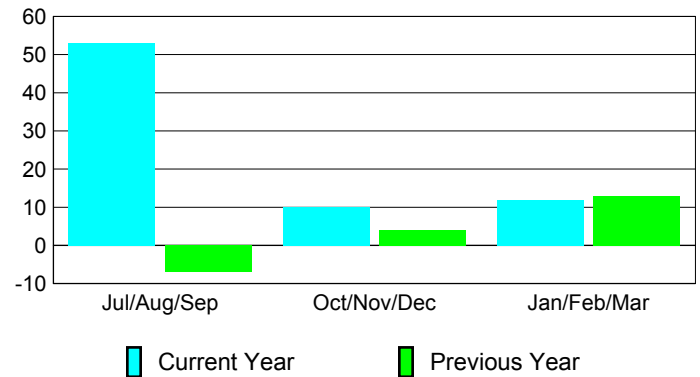

Membership Results 2008-2009

Membership 2007-2008

Month	Net Memb	Actual New	Actual Dropped	Gain/Loss of	Gain/Loss of
	Goal	Memb	Memb	Memb	Memb
Jul/Aug/Sep	-10	86	-33	53	-7
Oct/Nov/Dec	110	38	-28	10	4
Jan/Feb/Mar	100	55	-43	12	13
Totals	200	179	-104	75	10

Membership Results 2008-2009

Goal, New, Dropped, Gain/Loss

Comparison of Membership Gain/Loss

Current Year Compared to the Previous Year

Gender Comparison 2008-2009